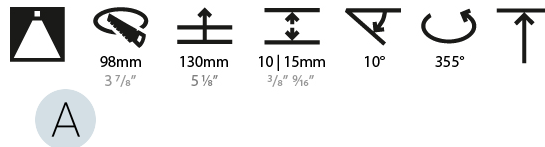

PHYSICAL

Shape: Round
Diameter (mm): 107
Diameter (in): 4 3/16
Height (mm): 112
Height (in): 4 7/16
Ceiling Thickness (mm): 10 / 12.5 / 15
Ceiling Thickness (in): 3/8 or 1/2 or 9/16
Min. Recessing Depth (mm): 130
Min. Recessing Depth (in): 5 1/8
Light Distribution: Adjustable / Downlight
Weight (kg): 0.488
Weight (lbs): 1.08
Fixture Finish: SSR / BKV / CWI / CRY / HAB / UFT / ITA / RUA / FTG / MYG / LOD / PUS / FRO / FUP / KIA / POP / BLS / SPG / MEY / GOH / GUM / CHC / COM / ABZ / JAG / OBR / MOS / ROR
Fixture Material: Aluminum Die Cast
Cut-out Measurements: 98mm / 3 7/8"

ELECTRICAL

Lamp Type: LED (Zhaga Standard)
Input Wattage (W): 13.2 / 16.5
Total Output Wattage (W): 12 / 14
Dimming: Tri-Mode (Non-Dimming and Phase Dimming (120Vac only) and 0-10V Dimming)
Driver Included: No
Driver Location: Recessed Housing
Driver Type: Constant Current - Universal
Driver Class: Class 2
Housing: See components
Input Voltage (V): 120 - 277
Constant Current (MA): 350

LED

Number of LEDs: 1
Color Temperature (°K): 2700 / 3000 / 3500 / 4000
Max. Delivered Lumen (lm): 850 / 950 / 1029 / 1050
Nominal Lumen (lm): 960 / 1070 / 1156 / 1180
CRI: >90 CRI
Efficiency (%): 0.885
Lamp Life (hrs): 50000

OPTICAL

Reflector°: 10
Adjustability: Rotational 355°; Tilt 10°

RATINGS AND CERTIFICATIONS

Certified By: Certified for North American Standards
IP rating: IP20