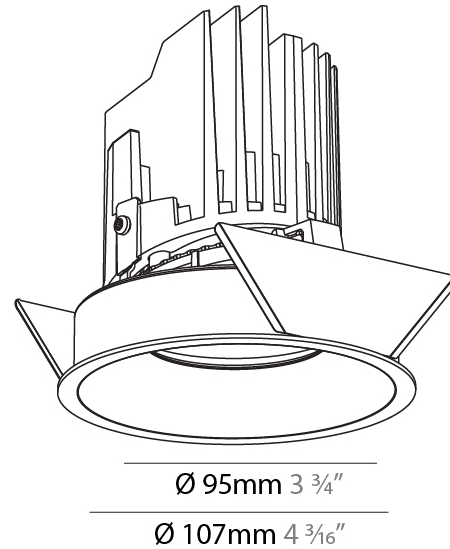

PHYSICAL

Shape: Round
Diameter (mm): 107
Diameter (in): 4 3/16
Height (mm): 112
Height (in): 4 7/16
Ceiling Thickness (mm): 10 / 12.5 / 15
Ceiling Thickness (in): 3/8 or 1/2 or 9/16
Min. Recessing Depth (mm): 130
Min. Recessing Depth (in): 5 1/8
Light Distribution: Adjustable / Downlight
Weight (kg): 0.488
Weight (lbs): 1.08
Fixture Finish: SSR / BKV / CWI / CRY / HAB / UFT / ITA / RUA / FTG / MYG / LOD / PUS / FRO / FUP / KIA / POP / BLS / SPG / MEY / GOH / GUM / CHC / COM / ABZ / JAG / OBR / MOS / ROR
Fixture Material: Aluminum Die Cast
Cut-out Measurements: 98mm / 3 7/8"

ELECTRICAL

Lamp Type: LED (Zhaga Standard)
Input Wattage (W): 13.2 / 16.5
Total Output Wattage (W): 12 / 14
Dimming: Tri-Mode (Non-Dimming and Phase Dimming (120Vac only) and 0-10V Dimming)
Driver Included: No
Driver Location: Recessed Housing
Driver Type: Constant Current - Universal
Driver Class: Class 2
Housing: See components
Input Voltage (V): 120 - 277
Constant Current (MA): 350

LED

Number of LEDs: 1
Color Temperature (°K): 2700 / 3000 / 3500 / 4000
Max. Delivered Lumen (lm): 850 / 950 / 1029 / 1050
Nominal Lumen (lm): 960 / 1070 / 1156 / 1180
CRI: >90 CRI
Efficiency (%): 0.885
Lamp Life (hrs): 50000

OPTICAL

Reflector°: 10
Adjustability: Rotational 355°; Tilt 10°

RATINGS AND CERTIFICATIONS

Certified By: Certified for North American Standards
IP rating: IP20